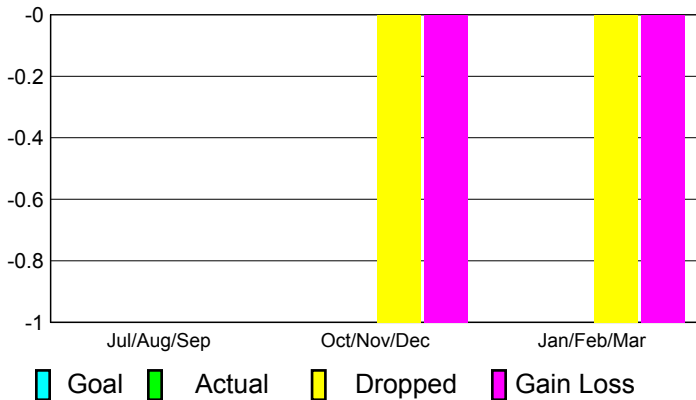

2010-2011 GMT Reports for District (or Undistricted) **District T 2**

GMT: **Mr. Pedro Mario Marrello**

Location: **CHILE**

GMT CA: **3**

CLUBS

**Club Results
2010-2011**

**Clubs
2009-2010**

Month	New Club Goal	Actual New Clubs	Actual Dropped Clubs	Gain/Loss of Clubs	Gain/Loss of Clubs
Jul/Aug/Sep	0	0	0	0	0
Oct/Nov/Dec	0	0	-1	-1	1
Jan/Feb/Mar	0	0	-1	-1	0
Totals	0	0	-2	-2	1

Club Results 2010-2011

Goal, New, Dropped, Gain/Loss

Comparison of Club Gain/Loss

Current Year Compared to the Previous Year

YTD Status Quo Clubs 2010-2011

Status Quo Clubs Compared to Status Quo Members

MEMBERSHIP