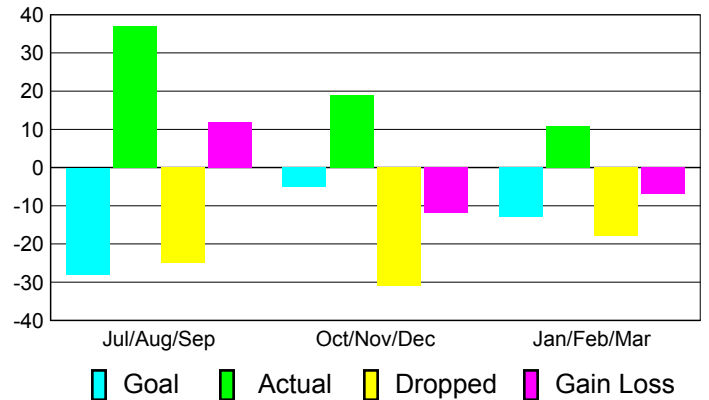

Membership Results 2010-2011

Goal, New, Dropped, Gain/Loss

Comparison of Membership Gain/Loss

Current Year Compared to the Previous Year