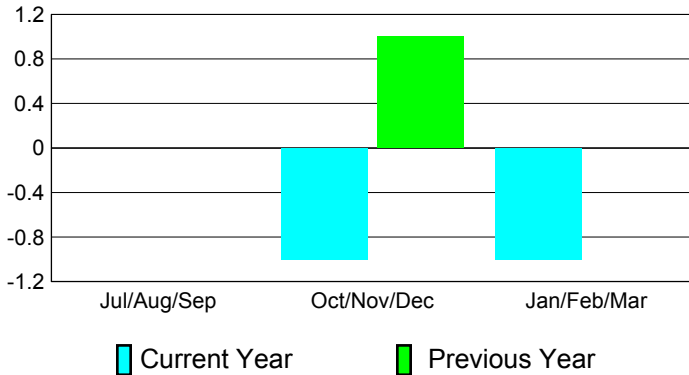

2010-2011 GMT Reports for District (or Undistricted) **District T 2**

GMT: **Mr. Pedro Mario Marrello**

Location: **CHILE**

GMT CA: **3**

CLUBS

**Club Results
2010-2011**

**Clubs
2009-2010**

Month	New Club Goal	Actual New Clubs	Actual Dropped Clubs	Gain/Loss of Clubs	Gain/Loss of Clubs
Jul/Aug/Sep	0	0	0	0	0
Oct/Nov/Dec	0	0	-1	-1	1
Jan/Feb/Mar	0	0	-1	-1	0
Totals	0	0	-2	-2	1

Club Results 2010-2011

Goal, New, Dropped, Gain/Loss

Comparison of Club Gain/Loss

Current Year Compared to the Previous Year

YTD Status Quo Clubs 2010-2011

Status Quo Clubs Compared to Status Quo Members

MEMBERSHIP