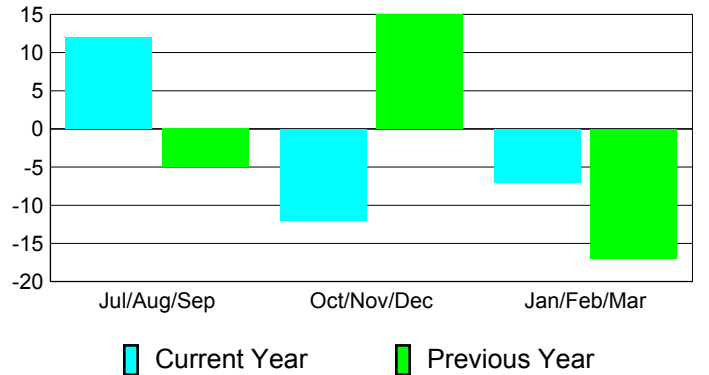

**Membership Results
2010-2011**

**Membership
2009-2010**

Month	Net Memb Goal	Actual New Memb	Actual Dropped Memb	Gain/Loss of Memb	Gain/Loss of Memb
Jul/Aug/Sep	-28	37	-25	12	-5
Oct/Nov/Dec	-5	19	-31	-12	15
Jan/Feb/Mar	-13	11	-18	-7	-17
Totals	-46	67	-74	-7	-7

Membership Results 2010-2011

Goal, New, Dropped, Gain/Loss

Comparison of Membership Gain/Loss

Current Year Compared to the Previous Year

Gender Comparison 2010-2011

Jul/Aug/Sep

Oct/Nov/Dec

Jan/Feb/Mar